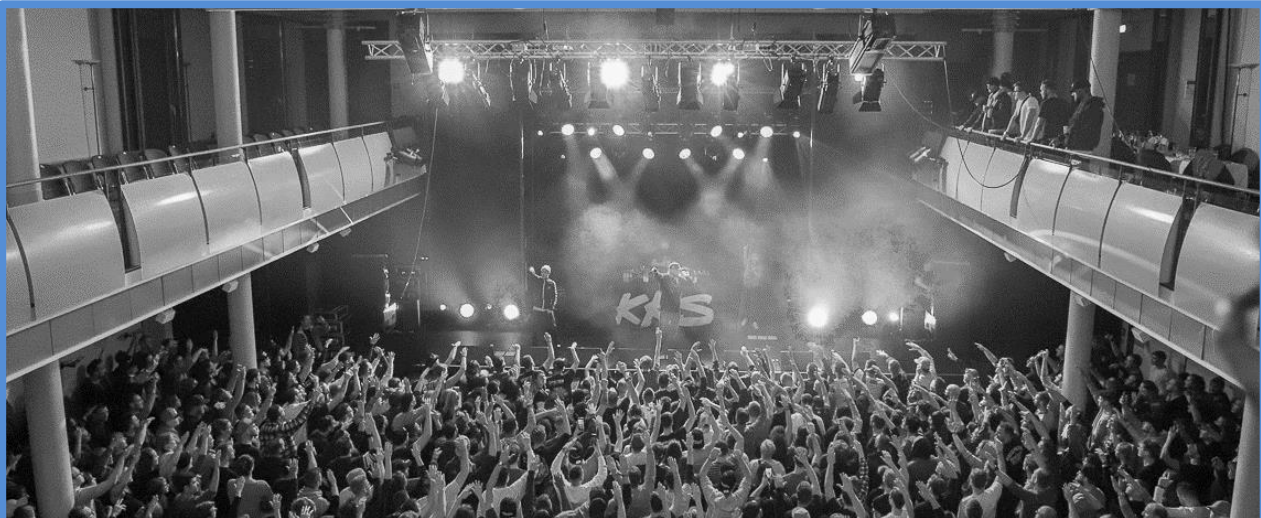

Venue Specs

Frankfurter Hof Mainz, Augustinerstraße 55, D-55116 Mainz
Fon: +49 6131 242914, E-Mail: frankfurterhof@mainzplus.com
www.frankfurter-hof-mainz.de

**FRANKFURTER
HOF
MAINZ**

Großer Saal

Size

540 m2 (incl. balcony and gallery)

Capacity

900 standing, 480 seated

Stage

Size:

10m x 3m x 1m Downstage (Proscenium)
6m x 2m x 1m Upstage (Portal)

Clearance

approx. 7m

10x Stagedeck (2m x 1m) for Risers
(20/40/60)

Rigging

Truss 5 6m / Backtruss II
Truss 4 6m / Backtruss I
Truss 3 10m / Headtruss
Truss 2 10m / Fronttruss II
Truss 1 10m / Fronttruss I

Distributed load capacity
250 Kg each Truss

Technical equipment

Stage Power

Total:
1x 63A CEE

Breakout:

1x 32A CEE,
2x 16A CEE,
4x Schuko

FOH

1x Yamaha CL5
1x Rio3216
1x Rio1608
2x CAT5e

Amping & Controlling

3x d&b D80 Amplifier
1x d&b 10D Amplifier

PA

2x d&b Y80 (each side)
2x d&b Y120 (each side)
2x d&b Ysub (each side)
2x d&b Y7P (Gallery)
2x d&b E8 (Nearfill)

Monitoring

6x d&b Max (Wedges)

Piano

Bechstein EN Bj. 1989 442 Hz

Mics

6x Shure SM 57
6x Shure SM 58
3x Shure Beta 58 A
1x Shure Beta 91 A
2x Beyerdynamic M 500 N
1x Beyerdynamic M 201 N
2x Beyerdynamic MCE 86 N
6x AKG GN 30 E
2x AKG D112
4x AKG C451 B
2x AKG C1000 S
4x AKG C518 M
3x Sennheiser MKE 42 PU
1x Sennheiser MKE 212 R
3x Sennheiser MD421
2x Neumann KM184
4x Shure QLXD H51 System (Summer 2023)
4x Shure QLXD SM58 (Summer 2023)
2x Shure QLXD Beltpack (Summer 2023)
2x DPA 4088 Headset

Accessory

6x BSS Di Box activ
4x Palmer Di Box passiv
4x Palmer Di Pan04 stereo passiv
1x CD-Player JVC

Lighting Desk

1 x Grand Ma2 ultralight

Generic Lighting

Truss 1: 5x ETC S4 LED Lustr II
Truss 2: 6x Robert Juliat 1.2KW PC
Truss 3: 4x Robert Juliat 1.2KW Fresnel
Truss 4: 8x Expolight TourLed 42
Truss 5: 12x PAR64 1000W long CP62

SL / Gasse: 6x PAR64 1000W long CP62

SR / Gasse: 6x PAR64 1000W long CP62

Dimmer

Dimmers by MA Lighting & Unison

Additional Lighting Equipment

1x Strand Lighting FollowSpot 2000W
4x Floorspot PAR64 short
8x Floorspot PAR56 short
4x Floorspot PAR64 TriLED

Video

1x Panasonic RZ120
1x AV Stumpfl Vario32 400x300
1x Screen 600x500 (Portal)