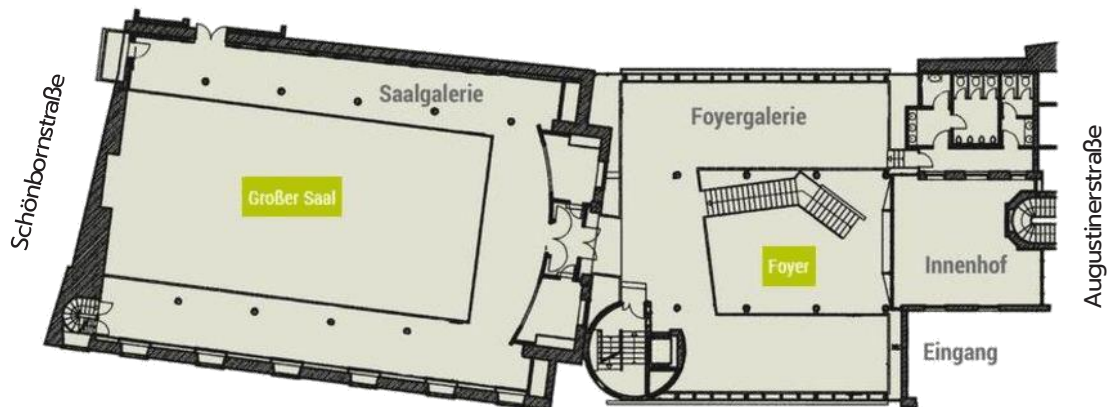

Venue Specs

Frankfurter Hof Mainz, Augustinerstraße 55, D-55116 Mainz
Fon: +49 6131 242914, E-Mail: frankfurterhof@mainzplus.com
www.frankfurter-hof-mainz.de

Venue

Frankfurter Hof Mainz
Augustinerstraße 55
D-55116 Mainz
Fon: +49 6131 242914
E-Mail: frankfurterhof@mainzplus.com

Production (Stage, Sound & Light)

Tobias Geisler
tobias@wrs-event.de
+49 176 32849016

Matthias Zimmermann
Matthias@wrs-event.de
+49 171 6259556

Promoter

mainzplus CITYMARKETING GmbH
Culture Department
Rheinstraße 66
D-55116 Mainz
Fon: +49 6131 242914
E-Mail: frankfurterhof@mainzplus.com