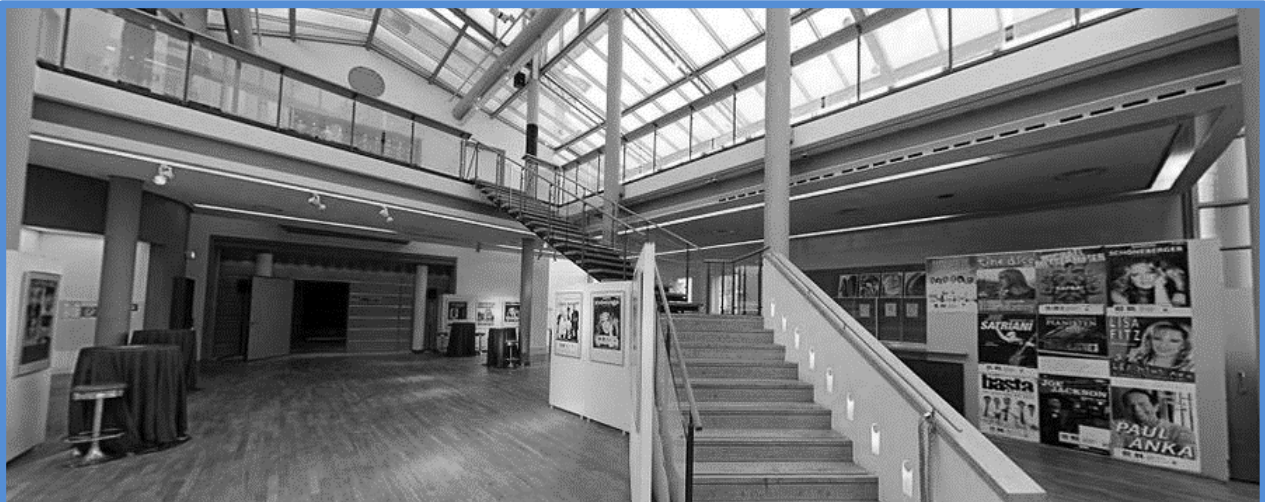

Venue Specs

Frankfurter Hof Mainz, Augustinerstraße 55, D-55116 Mainz Fon:
+49 6131 242914, E-Mail: frankfurterhof@mainzplus.com
www.frankfurter-hof-mainz.de

FRANKFURTER
H **F**
MAINZ

Foyer

Size = 200 m2
Capacity = 200m only seated

Technical equipment

Power Foyer
2 x 16A CEE
10 x Schuko